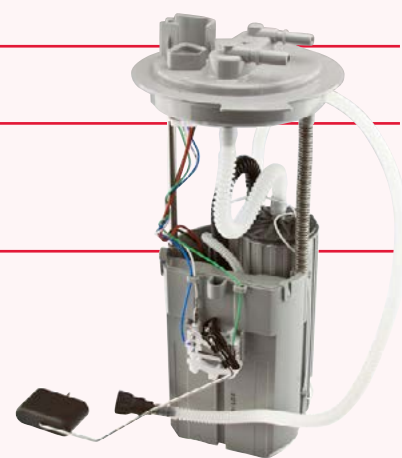

Date: 2012

...be efficient

Addition to Range

Technical Information

New additions ~ now in stock!

Fuel Pumps

More part numbers released in the Fuelmiser Fuel Pump Range

FPE-539	Audi A4 B5 1995-2001
FPE-540	BMW E34 1988-1996
FPE-520	Ford Falcon FG 4.0 litre Sedan 2008-On
FPE-521	Ford Falcon FG 4.0 litre Utility 2008-On
FPE-522	Falcon FG 4.0 Turbo & 5.4 V8 Sedan 2008-On
FPE-523	Falcon FG 4.0 Turbo & 5.4 V8 Utility 2008-On
FPE-525	Ford Focus 2005-2009 & Fiesta 2004-2006
FPE-531	Holden Astra 1.8 Litre 2004-2008
FPE-530	Holden Barina TK 1.6 Litre
FPE-526	Holden Captiva 2006-2008
FPE-533	Hyundai Lanos, Leganza & Nubira 1997-2005
FPE-528	Kia Carnival 1999-2006 with external filter
FPE-529	Kia Carnival 1999-2006 with internal filter
FPE-527	Kia Rio 2000-2005
FPE-541	Suzuki Swift 2005-On
FPE-TOOL1	Universal Fuel Module Lockring Removal Tool