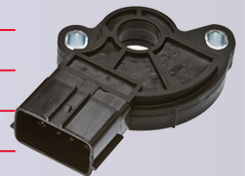

Part Number	Application			
FNS009	NEUTRAL START SWITCH - OES			
	Toyota			
	Corolla	AE101R	1.6 4A-FE	94 - 99
	Corolla	AE102R	1.8 7A-FE	94 - 96
	Sprinter	AE102R	1.8 7A-FE	94 - 96
FNS016	NEUTRAL START SWITCH - OES			
	Ford			
	Telstar	AX/AY	2.5	92 - 96
FNS018	NEUTRAL START SWITCH - OES			
	Hyundai			
	Accent	MC	1.6 G4ED	06 - 10
	Getz	TB	1.4/1.6 G4EE/G4ED	05 - 11
	Getz	TB	1.5 G4EC2	02 - 05
	Kia			
	Rio	JB	1.4 / 1.6 G4EE/G4ED	05 - 11
FNS035	NEUTRAL START SWITCH - OES			
	Honda			
	Jazz	GD3	1.5 L15A1	02 - 08

Date: November 2017

Neutral Start and Clutch Switches

Part Number	Application		
CSL86	CLUTCH PEDAL SWITCH - EURO		
	Alfa Romeo		
	156	AR32405	99 - 07
	Fiat		
	500 Sport	1.5	10 - on
500 Abarth 695	1.5 312A3000	11 - on	
CSL134	CLUTCH PEDAL SWITCH		
	Ford		
	Ecosport	1.0 Fox Ecoboost	13 - on
	Fiesta	1.5 Duratec-Sigma	13 - on
	Focus LS	2.5 Duratec	06 - 07
Focus LS	2.0 Duratec	07 - 10	
CSL154	CLUTCH PEDAL SWITCH - EURO		
	Citroen		
	Berlingo II	M59 1.4 TU3	03 - 10
	Peugeot		
	307 XSE	2.0 EW10J4	03 - 95
	307 CC Sport Dyn	2.0 EW110LH2z	03 - 05
	307 Xsi	2.0 10LH89	02 - 07
	307	2.0 DW10TD Tdi	01 - 05