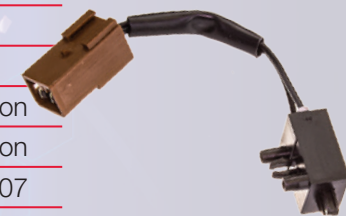

Part Number	Application			
FNS009	NEUTRAL START SWITCH - OES			
	Toyota			
	Corolla	AE101R	1.6 4A-FE	94 - 99
	Corolla	AE102R	1.8 7A-FE	94 - 96
	Sprinter	AE102R	1.8 7A-FE	94 - 96
FNS016	NEUTRAL START SWITCH - OES			
	Ford			
	Telstar	AX/AY	2.5	92 - 96
FNS018	NEUTRAL START SWITCH - OES			
	Hyundai			
	Accent	MC	1.6 G4ED	06 - 10
	Getz	TB	1.4/1.6 G4EE/G4ED	05 - 11
	Getz	TB	1.5 G4EC2	02 - 05
	Kia			
	Rio	JB	1.4 / 1.6 G4EE/G4ED	05 - 11
FNS035	NEUTRAL START SWITCH - OES			
	Honda			
	Jazz	GD3	1.5 L15A1	02 - 08

Date: November 2017

Neutral Start and Clutch Switches

Part Number	Application		
CSL86	CLUTCH PEDAL SWITCH - EURO		
	Alfa Romeo		
	156	AR32405	99 - 07
	Fiat		
	500 Sport	1.5	10 - on
500 Abarth 695	1.5 312A3000	11 - on	
CSL134	CLUTCH PEDAL SWITCH		
	Ford		
	Ecosport	1.0 Fox Ecoboost	13 - on
	Fiesta	1.5 Duratec-Sigma	13 - on
	Focus LS	2.5 Duratec	06 - 07
Focus LS	2.0 Duratec	07 - 10	
CSL154	CLUTCH PEDAL SWITCH - EURO		
	Citroen		
	Berlingo II	M59 1.4 TU3	03 - 10
	Peugeot		
	307 XSE	2.0 EW10J4	03 - 95
	307 CC Sport Dyn	2.0 EW110LH2z	03 - 05
	307 Xsi	2.0 10LH89	02 - 07
	307	2.0 DW10TD Tdi	01 - 05